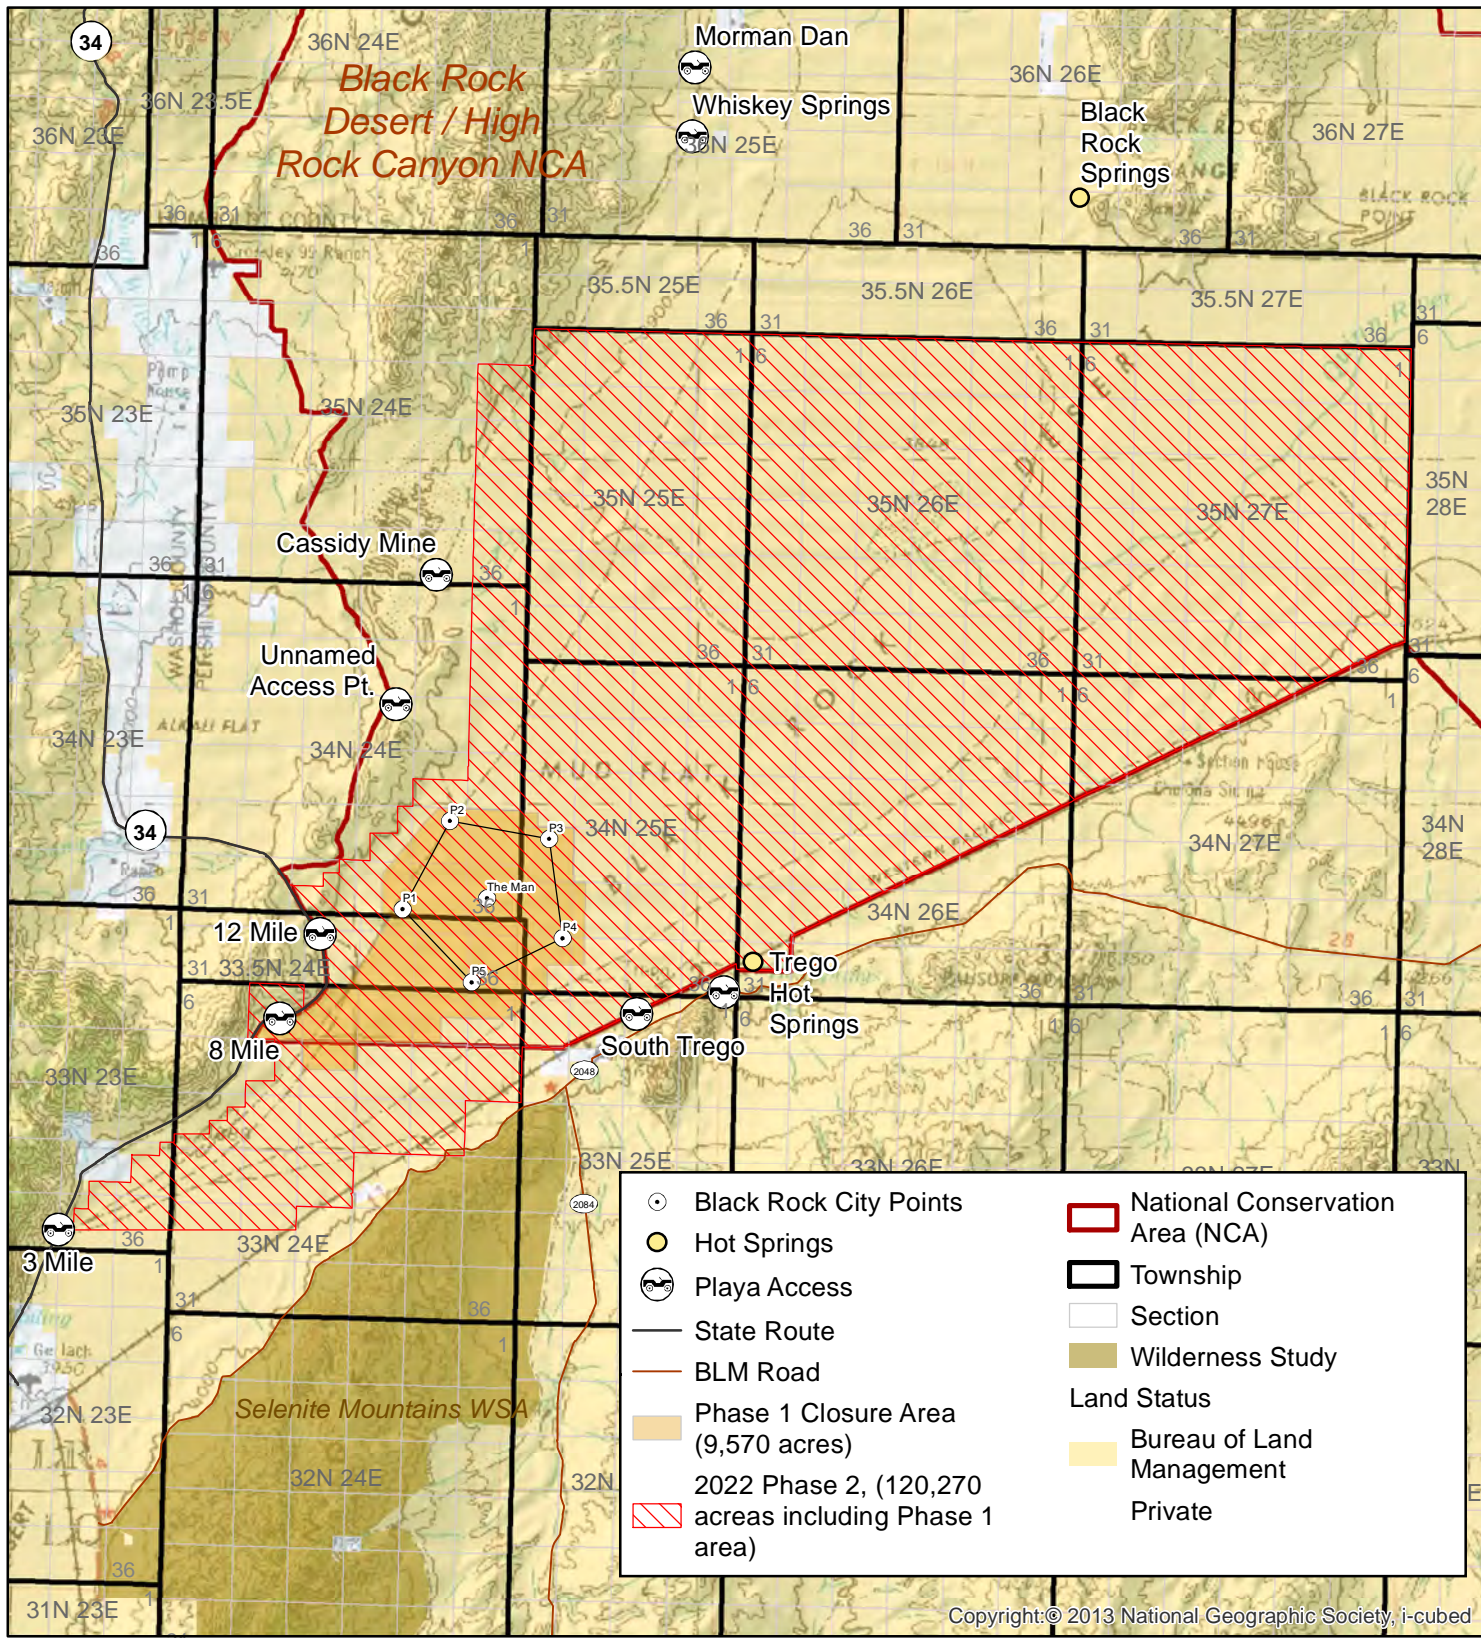

# Burning Man Event 2022 Temporary Closure Areas

**Winnemucca District**  
 Bureau of Land Management  
 5100 E. Winnemucca Blvd  
 Winnemucca, NV. 89445  
 Date: 3/29/2022

No warranty is made by the Bureau of Land Management as to the accuracy, reliability, or completeness of these data for individual use or aggregate use with other data. Original data were compiled from various sources. This information may not meet National Map Accuracy Standards. This product was developed through digital means and may be updated without notification.